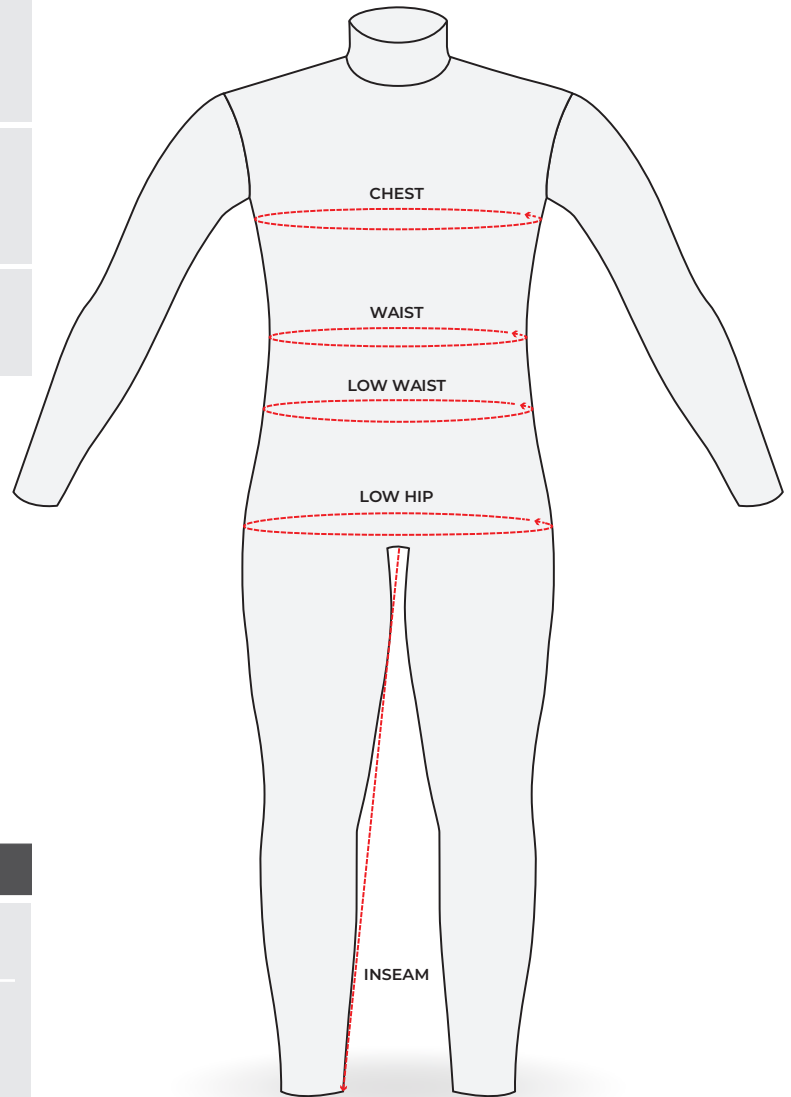

### HEADWEAR SIZING

Size	Circumference <b>cm</b> (min-max)	Circumference <b>in</b> (min-max)
<b>One size</b>	55 / 61 cm <sup>2</sup>	21.5 / 24 in
<b>S / M</b>	55 / 61 cm <sup>2</sup>	21.5 / 24 in
<b>L / XL</b>	61 / 66 cm <sup>2</sup>	24 / 26 in

# MEASURING GUIDE

To find your size follow these instructions:

**CHEST:** Measure all the way around your body from the fullest part of the chest/bust with your arms down.

**WAIST:** Measure around your natural waistline.

**HIPS:** Measure around the widest part of your hips.

**INSEAM:** Measure from the base of the crotch to the bottom of your heel.

800.372.6621 | www.chefworks.com

# MEN'S SIZING